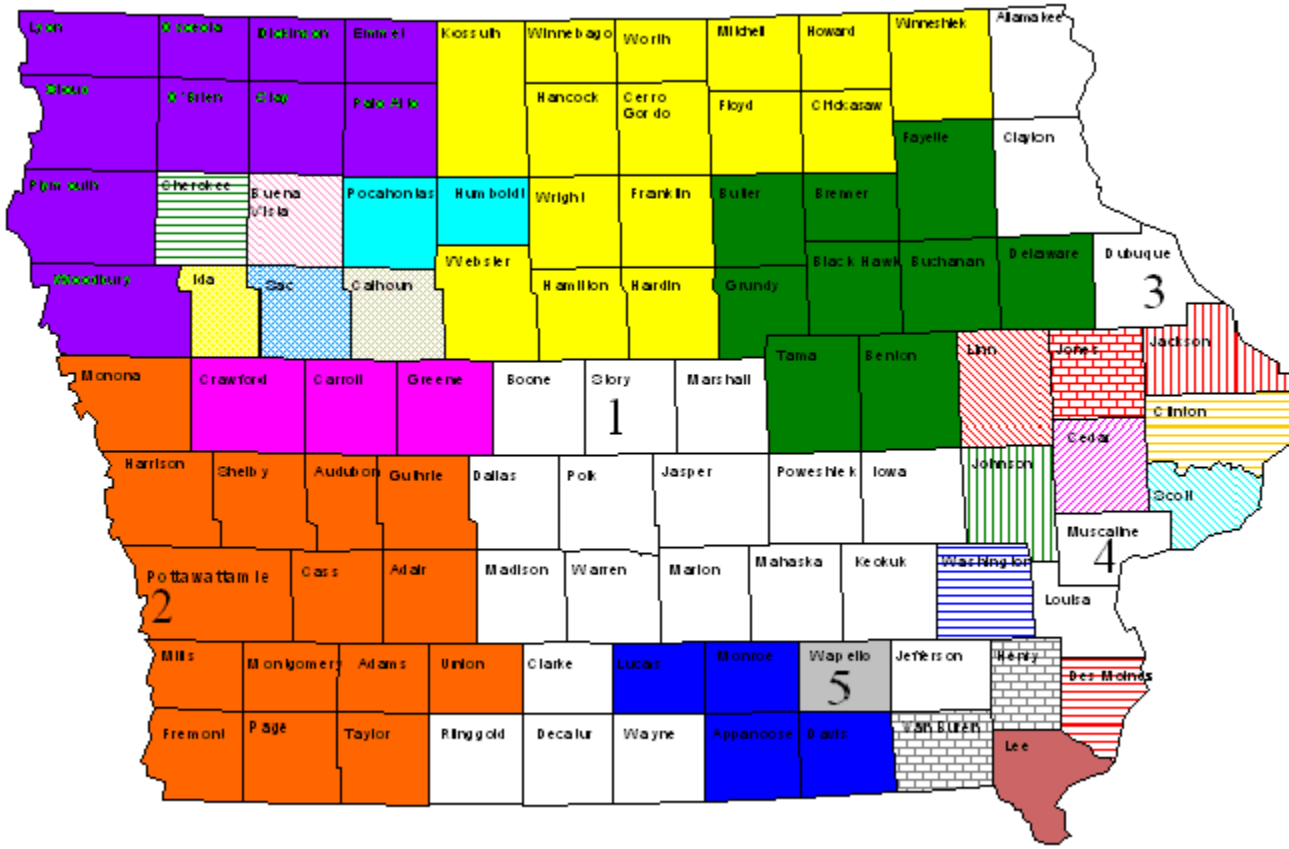

Map of Iowa Food Programs FY10

White – Department of Inspections and Appeals
Orange – Shelby County
Pink – Carroll County
Purple – Sioux City

Light Blue – Pocahontas County
Dark Blue – ADLM
Yellow – Cerro Gordo County
Dark Green – Blackhawk County
1 – City of Ames

2 – City of Council Bluffs
3 – City of Dubuque
4 – City of Muscatine
5 – City of Ottumwa (includes Wapello County)