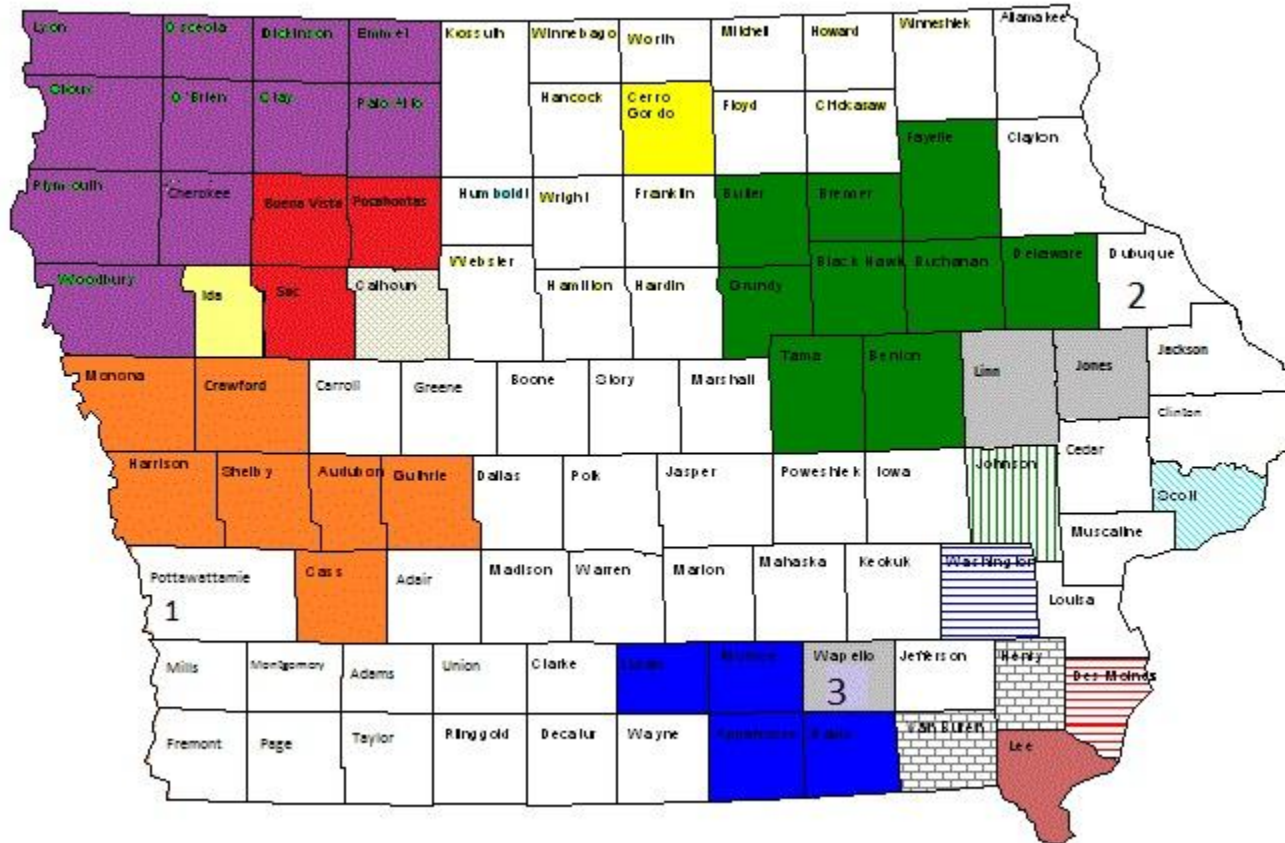

Map of Iowa Food Programs FY14

White – Department of Inspections and Appeals

Orange – Shelby County

Red – Buena Vista County

Purple – Sioux City

Dark Blue – ADLM

Dark Green – Blackhawk County

Gray – Linn County

1 – City of Council Bluffs

2 – City of Dubuque

3 – City of Ottumwa (includes Wapello County)